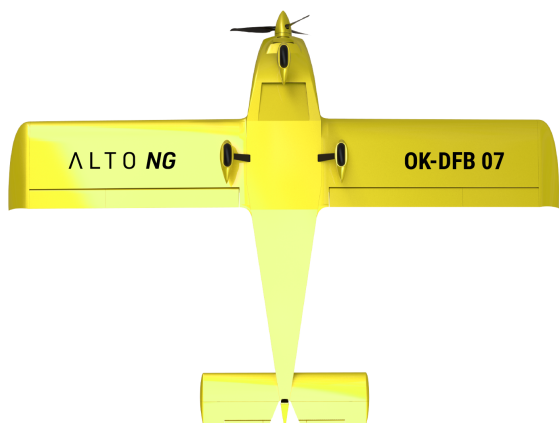

POLEP / WRAP

ORACAL MATTE CHARCOAL